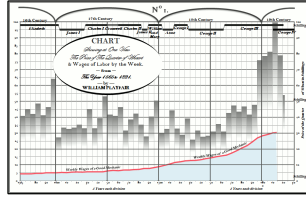

William Playfair

1786

invented line and bar graphs

(1801 pie chart)

Ted Talk graphics

MORE GRAPHS!

Jan	Feb	Mar	Apr	May	Jun
2	0	2	1	3	2
Jul	Aug	Sept	Oct	Nov	Dec
4	4	0	1	0	0

MORE GRAPHS!

p.5

Jan	Feb	Mar	Apr	May	Jun
1	2	2	1	4	2
Jul	Aug	Sept	Oct	Nov	Dec
2	0	2	3	1	2

MORE GRAPHS!

p.4

Jan	Feb	Mar	Apr	May	Jun
4	1	3	3	1	1
Jul	Aug	Sept	Oct	Nov	Dec
1	3	2	0	3	2

MORE GRAPHS!

p.3

Jan	Feb	Mar	Apr	May	Jun
1	1	3	2	0	3
Jul	Aug	Sept	Oct	Nov	Dec
1	2	0	3	3	2